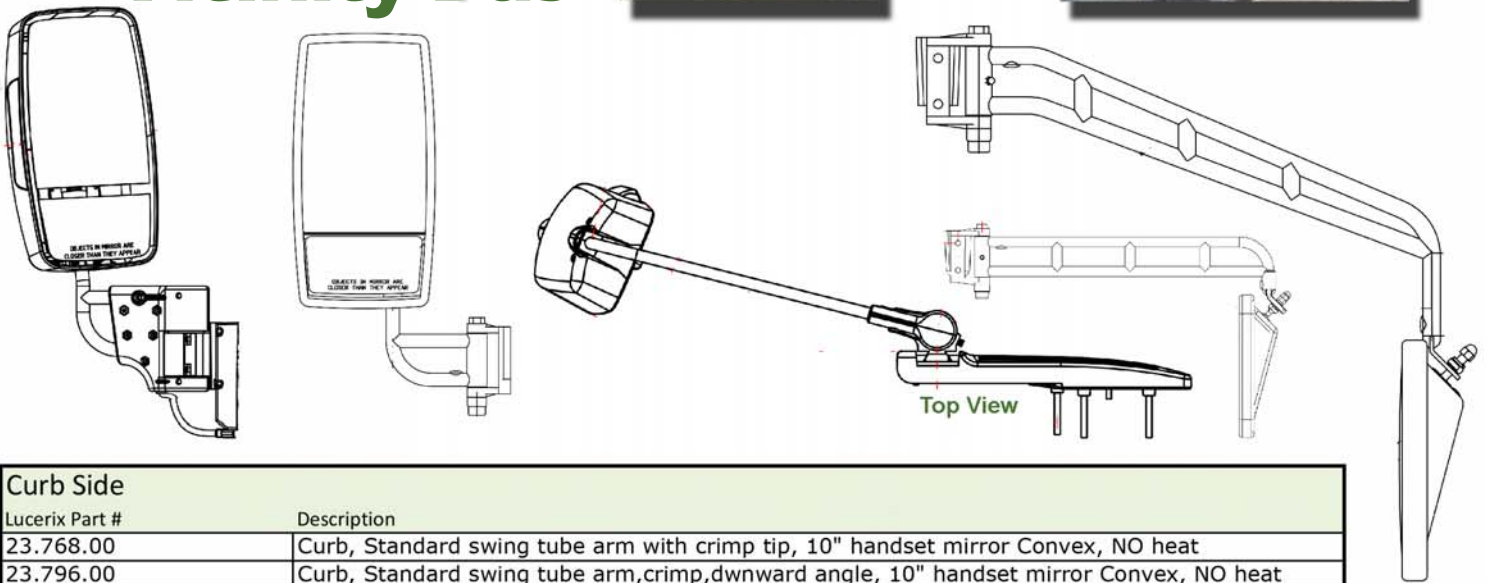

Vicinity Bus

| Curb Side | |
|------------------|--|
| Lucerix Part # | Description |
| 23.768.00 | Curb, Standard swing tube arm with crimp tip, 10" handset mirror Convex, NO heat |
| 23.796.00 | Curb, Standard swing tube arm, crimp, downward angle, 10" handset mirror Convex, NO heat |
| 32.530.00-24V | Curb, Cast body mount, Auto return bkt, 15" dual lens pwr, Heated |
| 32.670.00-01-12V | Curb, Auto return bkt, 10" single lens pwr, NO heat, LED signal |

NEW 21.504.00-24V Curb, Auto return bkt, 15" dual lens pwr, Heated, L.E.D signal

| Road Side | |
|------------------|---|
| Lucerix Part # | Description |
| X20.815.00 | Road, Standard swing tube arm, 15" dual lens hand set, NO heat |
| 31.531.00-01-24V | Road, Cast body mount, Auto Return bkt, 15" dual lens pwr, Heated, LED signal |

NEW 22.503.00-24V Road, Auto return bkt, 15" dual lens pwr, Heated, L.E.D signal

NEW !
BACK-LIT
MIRROR
HOUSING

THE VERY BEST IN L.E.D. TECHNOLOGY

IMPROVE SAFETY.

DRAW ATTENTION TO YOUR MIRROR

SELECT A FLASHER OR SOLID COLOUR.